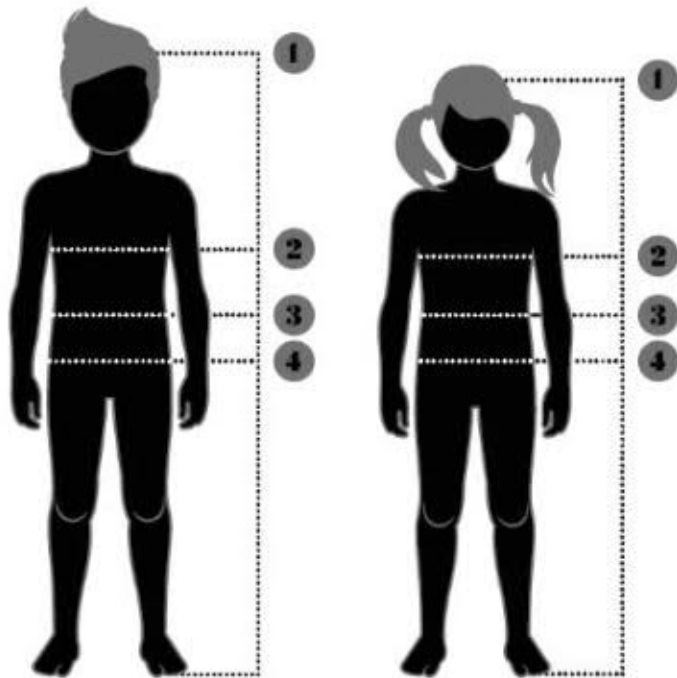

HUMMEL® YOUTH
Size and fit measurements

		YS	YM	YL
1. HEIGHT	in	50.4	59.8	69.3
2. CHEST WIDTH	in	27.0	31.0	34.0
3. WAIST	in	24.4	27.6	30.3
4. HIP	in	28.0	32.3	36.2
INNER LEG	in	22.8	27.6	31.5